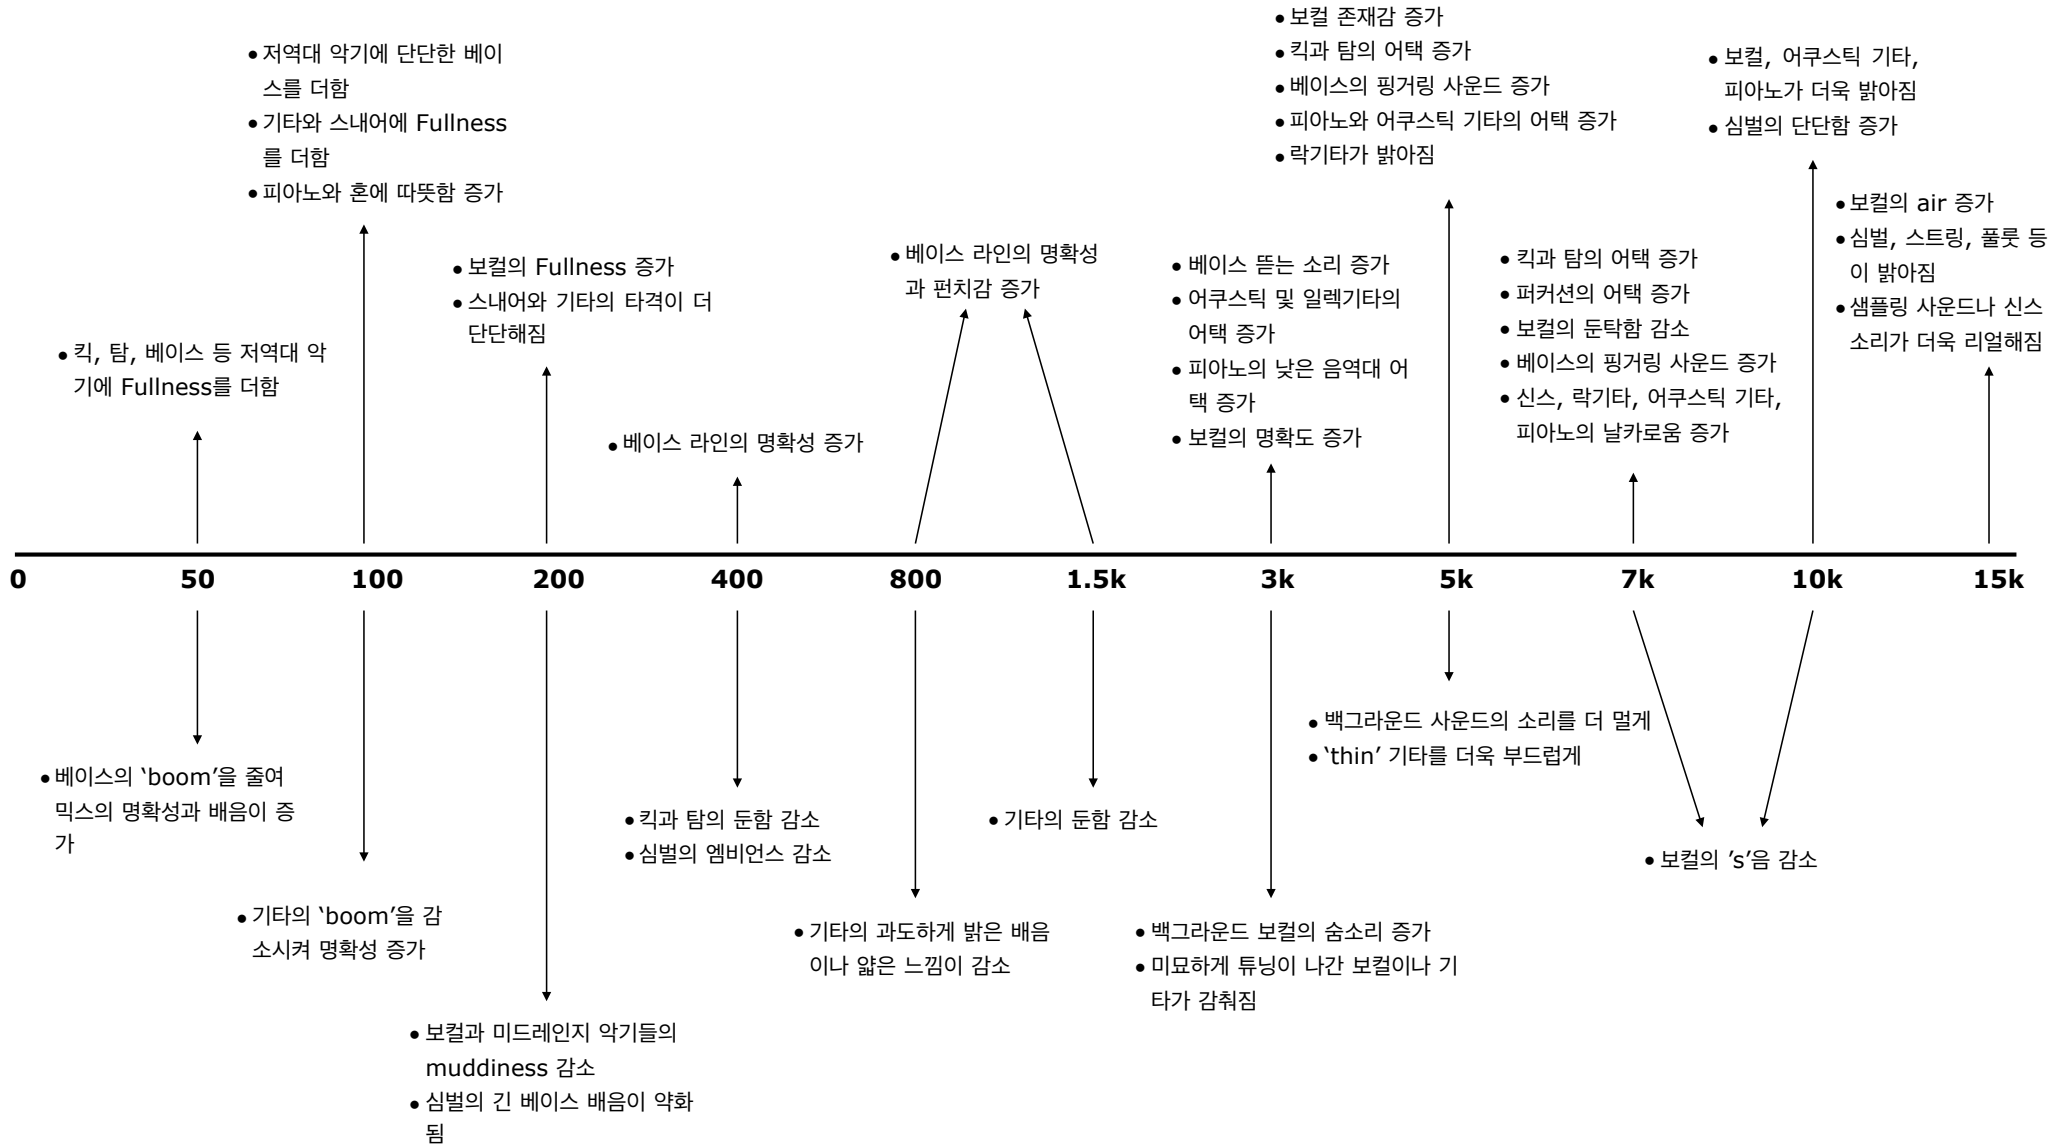

EQ Chart for Instruments 1

EQ Chart for Instruments 2

EQ Chart for Instruments 2+

+: Boost
- : Cut

20 50 100 250 500 1k 2k 5k 10k 15k