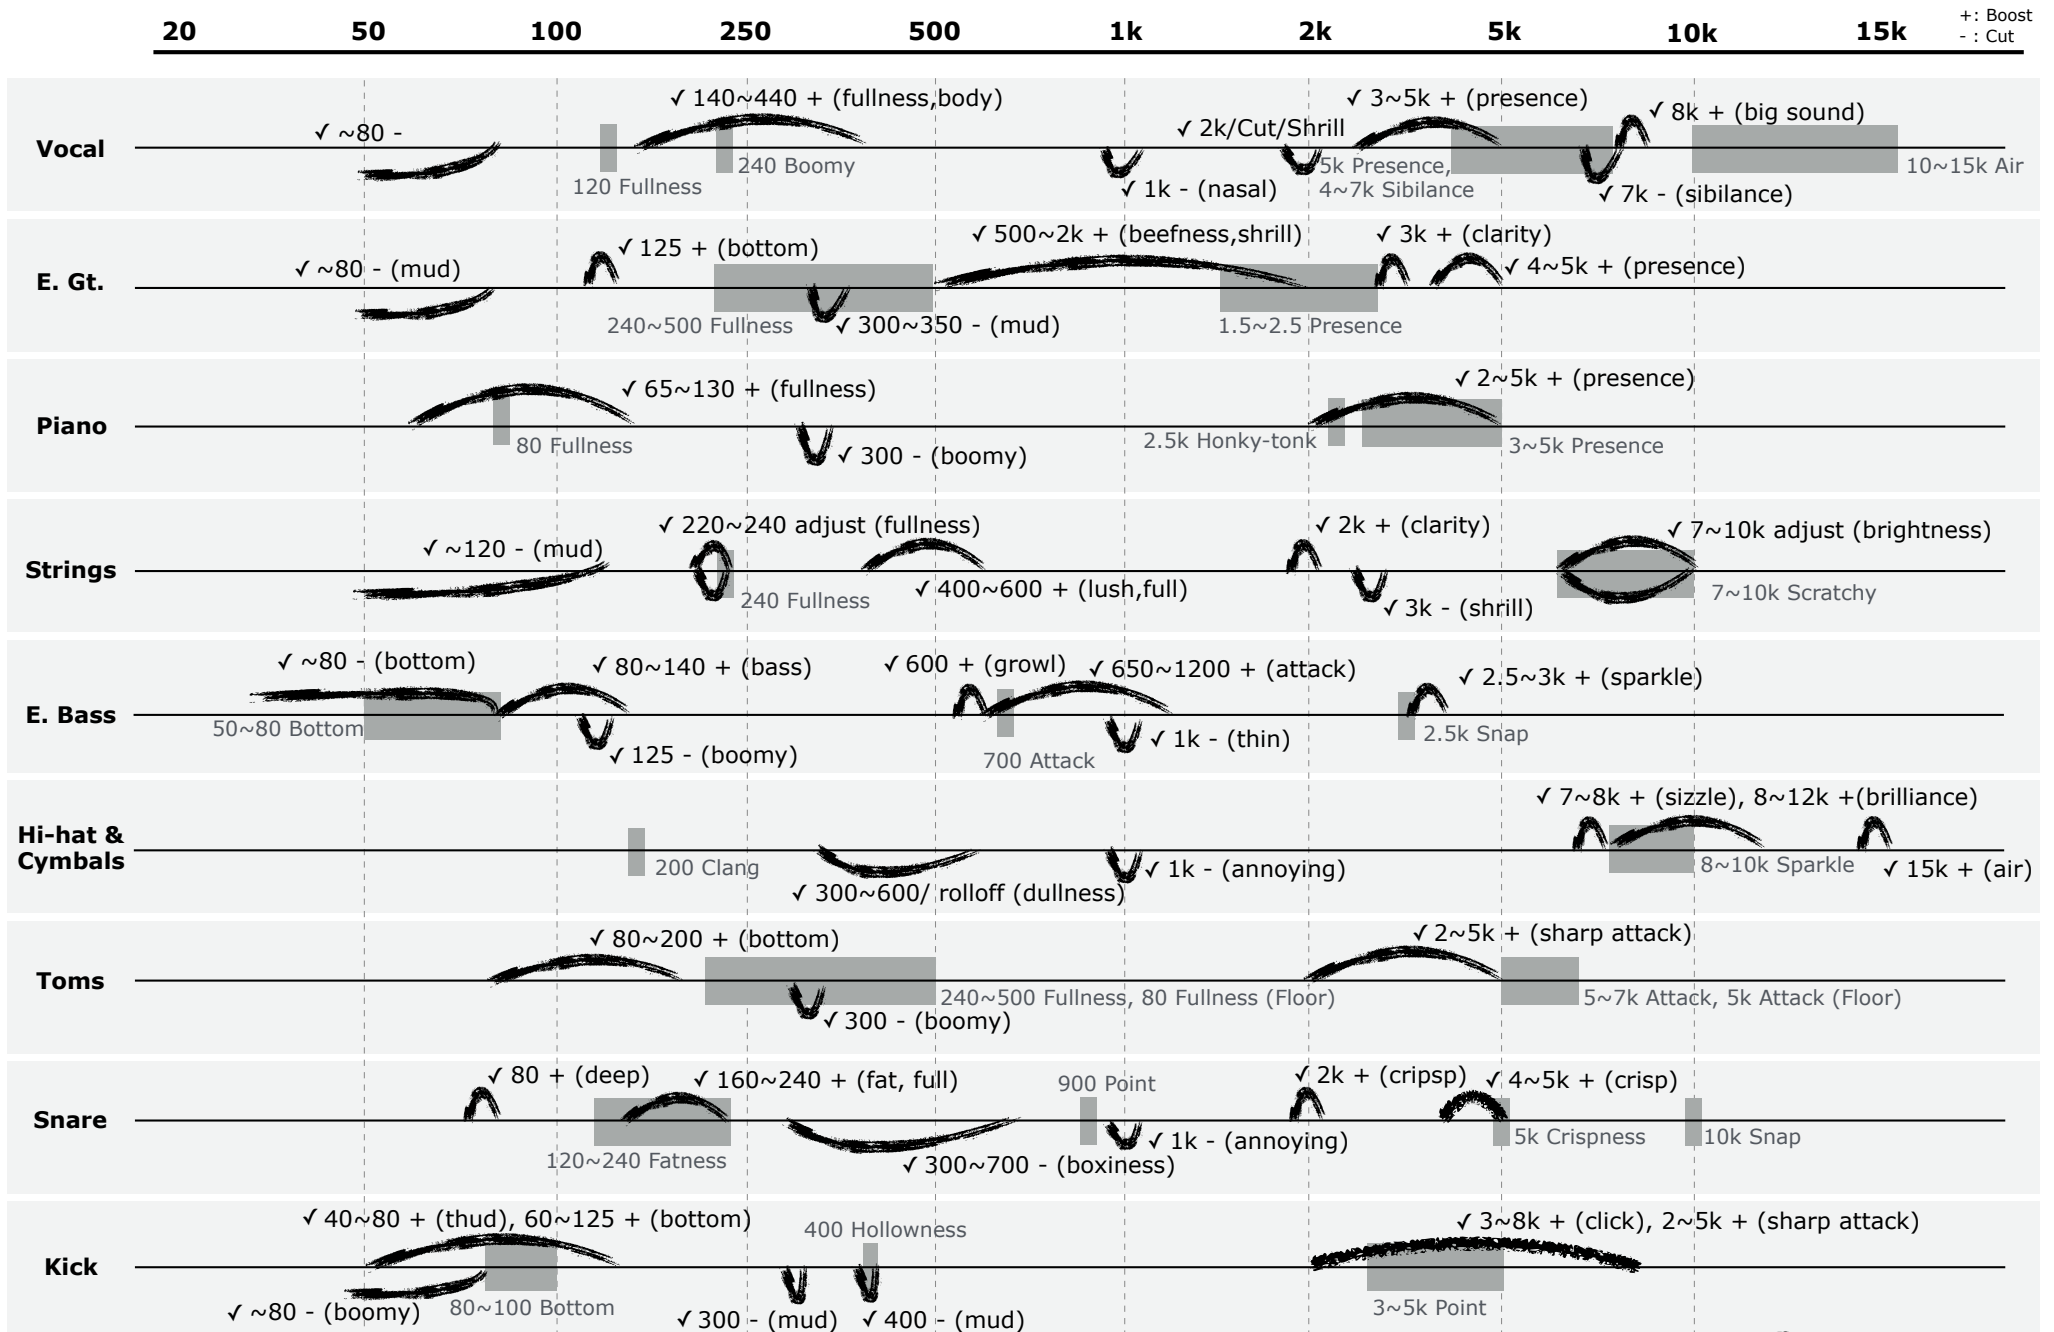

EQ Chart for Instruments 1

EQ Chart for Instruments 2

EQ Chart for Instruments 2+

+: Boost
- : Cut

20 50 100 250 500 1k 2k 5k 10k 15k